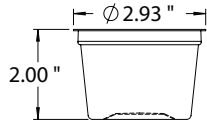

» CONTAINER SOLUTIONS. SINGLE PORTION.

75MM BASES – FOIL SEALABLE

125 ml **125-75**