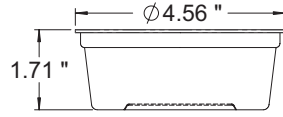

250 g / 8 oz **250-115**